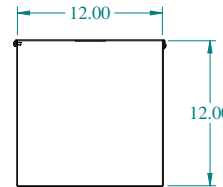

PART No. CWST1260NK

for more information visit
www.hammfg.com

Data subject to change without notice

Isometric drawing Not to Scale

ISOMETRIC VIEW

TOP VIEW

SIDE VIEW

FRONT VIEW

SIDE VIEW

BACK VIEW

BOTTOM VIEW