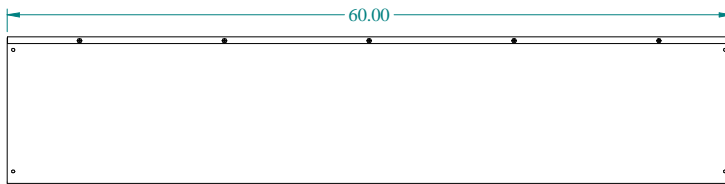

PART No. CWST1260NK

for more information visit
www.hammfg.com

Data subject to change without notice

Isometric drawing Not to Scale

ISOMETRIC VIEW

TOP VIEW

SIDE VIEW

FRONT VIEW

SIDE VIEW

BACK VIEW

BOTTOM VIEW