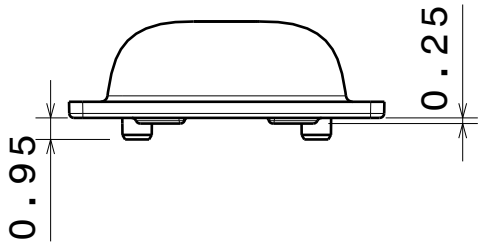

D

C

B

A

4

4

Isometric view

positioning pins

8.6

Bottom view

3

3

Front view of C12473_Siri-A without adhesive tape

Front view

2

2

DATE

12.12.2011

SIZE

A4

DRAWING NUMBER

CA12474

REV

1

SCALE

3:1

WEIGHT (g)

SHEET

1/1

D

A