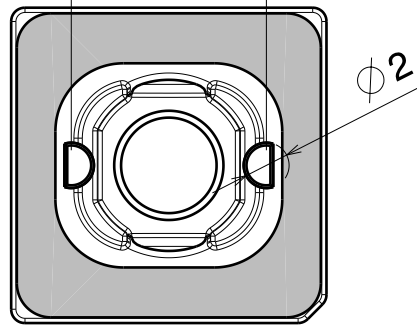

D

C

B

A

4

4

Isometric view

positioning pins

8.6

Bottom view

3

3

Front view of C12473_Siri-A without adhesive tape

Front view

2

2

DATE

12.12.2011

SIZE

A4

DRAWING NUMBER

CA12474

REV

1

SCALE

3:1

WEIGHT (g)

SHEET

1/1

D

A