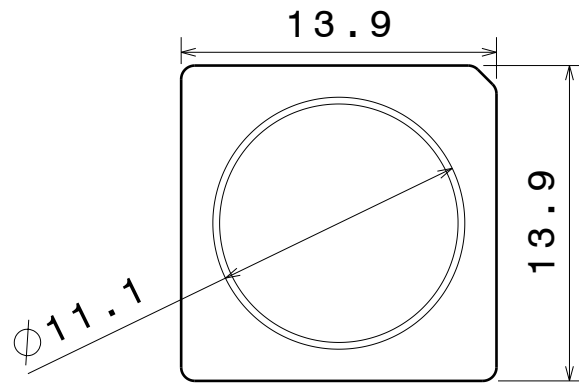

D

C

B

A

4

4

Isometric view

positioning pins

8.6

Bottom view

3

3

Front view of C12473_Siri-A without adhesive tape

Front view

2

2

DATE

12.12.2011

SIZE

A4

DRAWING NUMBER

CA12474

REV

1

SCALE

3:1

WEIGHT (g)

SHEET

1/1

D

A